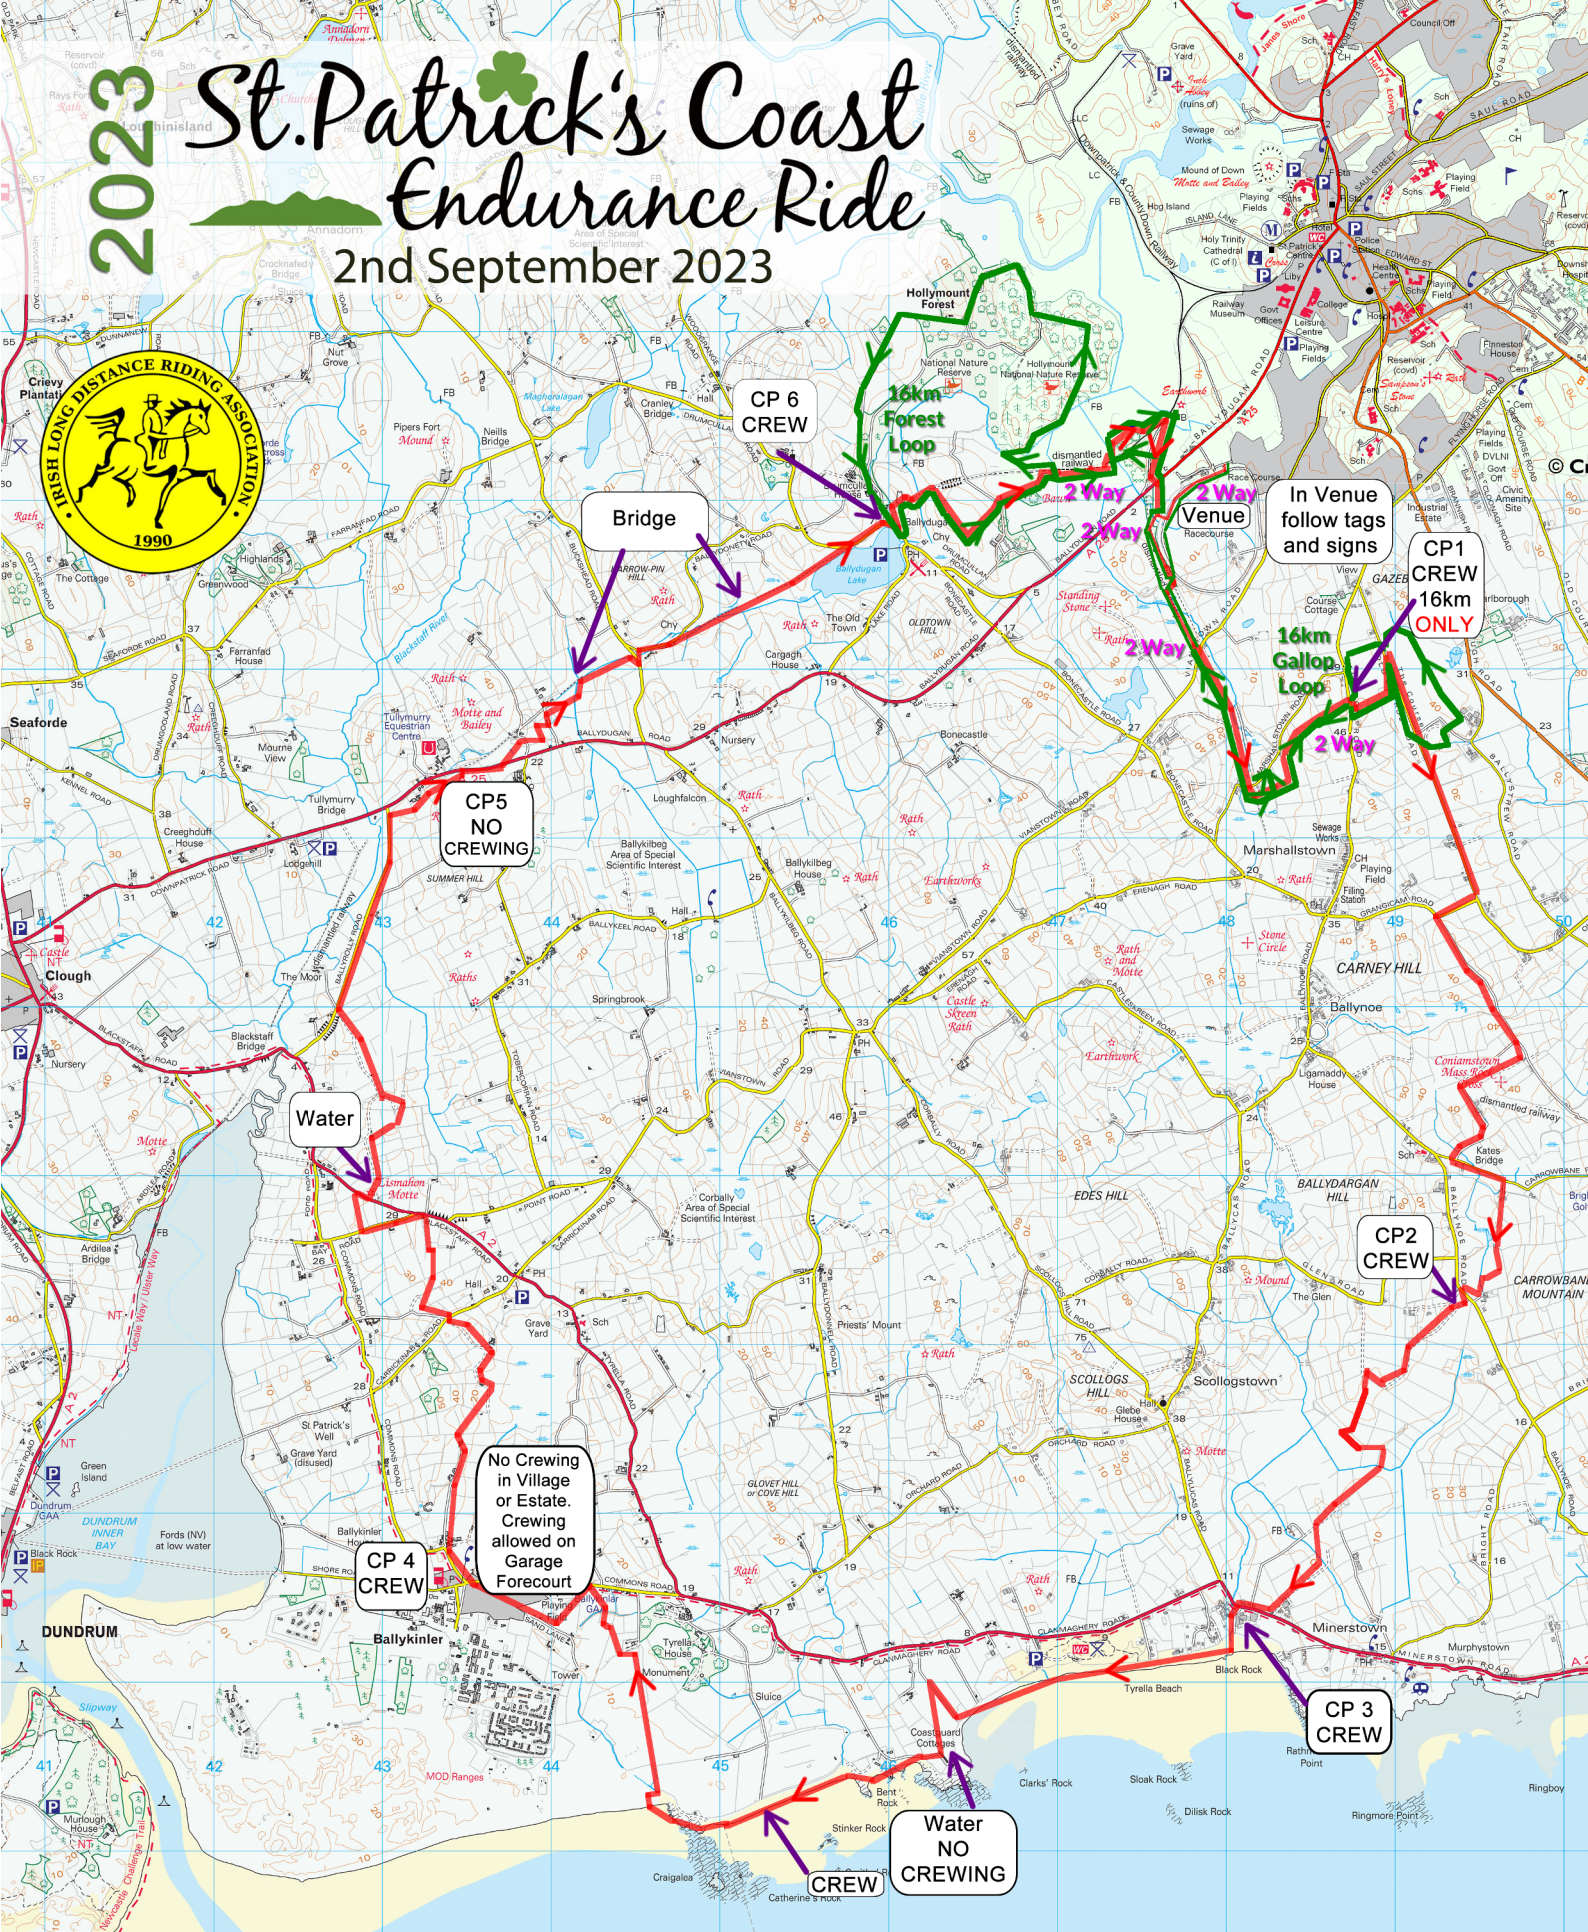

2023

St. Patrick's Coast Endurance Ride

2nd September 2023

Map Only

- Red 32km
- Green 16km

Actual Route Markings to follow:

- Blue line means do not cross
- Red Tags - Route - Clockwise
- Warnings & Cautions Junctions will be marked

- 64km - Red + Red
- 48km - Red + Green Both Loops
- 40km - Red + Green Gallop Loop
- 32km - Red
- 16km - Green
- CP = Check Point
- Crew = Crew Point